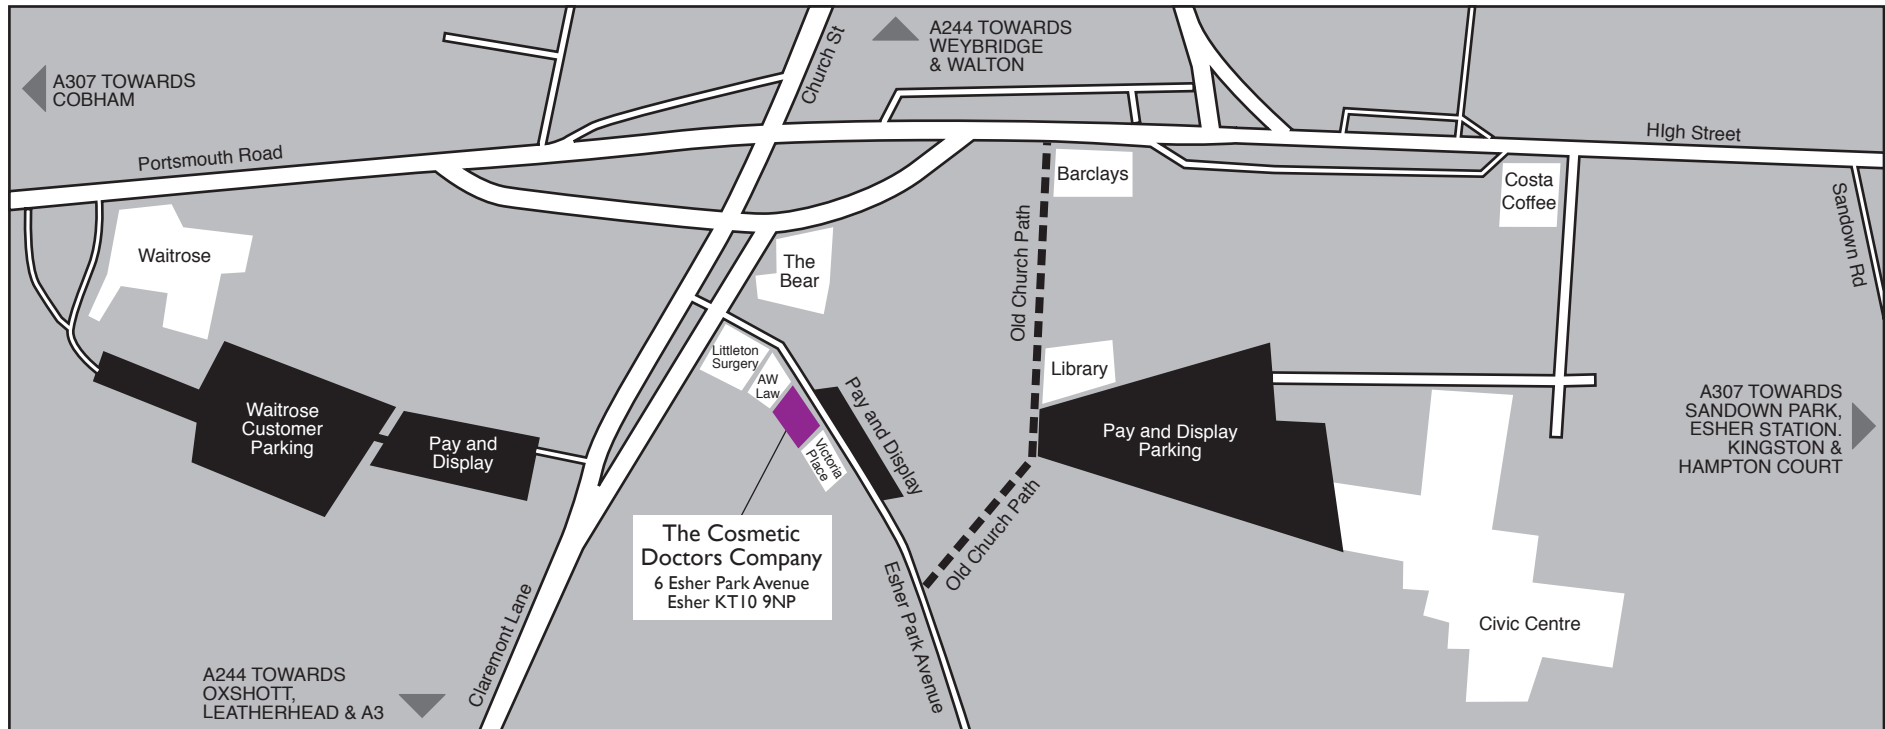

DRFORRESTER

THE COSMETIC DOCTORS COMPANY

6 Esher Park Avenue, Esher KT10 9NP

01372 890 890

The Cosmetic Doctors Company is at 6 Esher Park Avenue behind The Bear.

Entry is via the wrought-iron gates between Victoria Place apartments and AW Law solicitors.

There are 19 parking spaces on Esher Park Avenue but at busy times it may be better to park in the Civic Centre car park that is only a few minutes walk away. Exit the Civic Centre car park by walking up the slope to the upper level then at the library turn left along Old Church Path. At the end of the path turn right into Esher Park Avenue and we are 50 yards on the left.